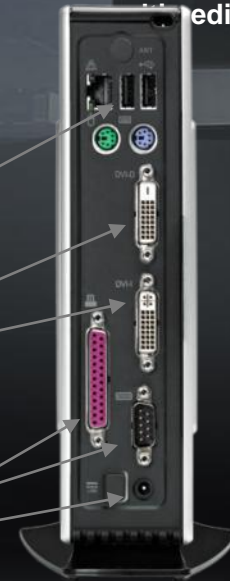

Flexibility to get the job done without expensive add-ons:

- Six USB ports
- Two DVI ports for dual monitor use (DVI-I and DVI-D)
- DVI-to-VGA adapter included
- PLUS serial, parallel, and PS/2 ports for legacy device compatibility
- Power cord retention slot