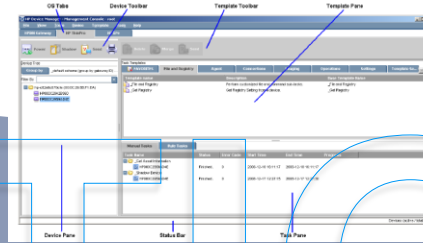

*Workstation-class
Performance*

FLEX•ABILITY

Microsoft®

CITRIX

vmware

hp **TeamTalk Terminal Emulator**
Simple, secure communication

hp **Device Manager**

hp **Easy Tools**